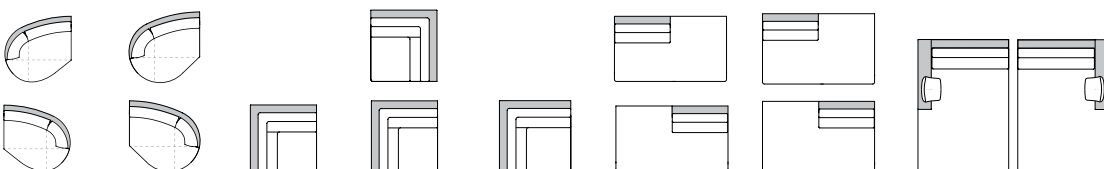

Maße cm	Abschluss- element rund li/re BW-122-3036	Abschluss- element rund tief li/re BW-122-3037	Eckteil 90° BW-122-4000	Eckteil 90° einseitig tief BW-122-4001	Eckteil 90° beidseitig tief BW-122-4002	Abschluss- element 2/80 li/re ½-Rücken BW-122-3032	Abschluss- element 2/80 li/re tief ½-Rücken BW-122-3033	Longchair breit li/re BW-122-3034	Longchair breit tief li/re BW-122-3035
Dimensions cm	Extendable element round BW-122-3036	Extendable element round deep BW-122-3037	Corner piece 90° BW-122-4000	Corner piece 90° on one side deep BW-122-4001	Corner 90° on both sides deep BW-122-4002	Finishing element 2/80 le/ri ½-back BW-122-3032	Finishing element 2/80 le/ri deep ½-back BW-122-3033	Longchair wide le/ri BW-122-3034	Longchair wide deep le/ri BW-122-3035

Breite ohne AL Width without AR			100	100	108	163	163		
Breite/Width AL Typ/AR Type 1/3/4/5/6/7								123	123
Breite/Width AL Typ/AR Type 2								133	133
Breite/Width AL Typ/AR Type 8								114	114
Tiefe/Depth	172	172	100	108	108	100	108	184	184
Höhe/Height	82	82	82	82	82	82	82	82	82
Sitzhöhe/Seat height	42	42	42	42	42	42	42	42	42
Sitztiefe/Seat depth	56-97	64-97	56	64	64	56	64	138	138
Sitzbreite/Seat width	140	140	56	64	64	163	163	105	105

Der Longchair wird wahlweise mit Rückenverstellung geliefert.
Die Gesamttiefe beträgt bei ausgeklapptem Rückenteil 199 cm.

The long chair is available with a back adjustment.
The total depth of the unfolded back is 199 cm.