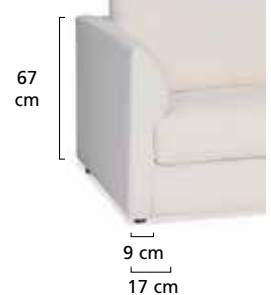

TYPE 8

Armlehtyp 3 wird wahlweise gegen Aufpreis auch mit einer Armlehnkopfstütze geliefert.

Armrest TYPE 3 can be optionally manufactured with an additional headrest into the armrest for an additional charge.