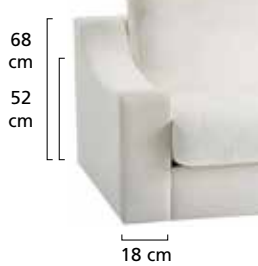

Frame

Seat width grid 80, 92.5 and 105 cm
In case of several elements, these are then connected using metal fitting-connection elements.

Seat depth

56 cm (standard) and 64 cm (deep)

Upholstery

Seat: flat spring with loose cushions
Seat cushion: Multilux KS
Back: loose cushions
Back cushion: Multilux

Armlehnen Armrests

TYPE 1

TYPE 2

TYPE 3

TYPE 4

TYPE 5

TYPE 6

TYPE 7

The INSPIRATION range of models includes single seaters and twin seaters manufactured in seat depths of 56 cm or 64 cm and three different widths based on an 80 cm, 92.5 cm and 105 cm seat width matrix. There are also three corner elements and the long chair element. Put together your preferred combination and work out the total sofa widths by adding the selected armrests. The single chair and foot stool are recommended to complement.

Einsitzer
Breite 80 cm / 92,5 cm / 105 cm
Tiefen: Sitz 56 cm / 64 cm, Korpus 100 cm / 108 cm

Single seater
Width 80 cm / 92,5 cm / 105 cm
Deep: Seat 56 cm / 64 cm, Corpus 100 cm / 108 cm

Zweisitzer
Breite 160 cm / 185 cm / 210 cm
Tiefen: Sitz 56 cm / 64 cm, Korpus 100 cm / 108 cm