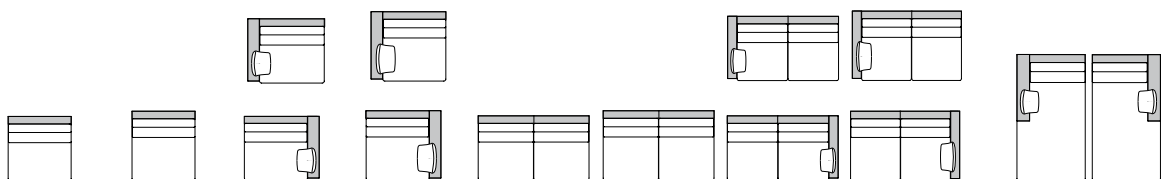

Erweiterungselemente Additional elements

Maße cm	Anbau- element 1/105 BW-122-3022	Anbau- element 1/105 tief BW-122-3023	Abschluss- element 1/105 li/re BW-122-3024	Abschluss- element 1/105 li/re tief BW-122-3025	Anbau- element 2/105 BW-122-3026	Anbau- element 2/105 tief BW-122-3027	Abschluss- element 2/105 li/re BW-122-3028	Abschluss- element 2/105 li/re tief BW-122-3029	Longchair li/re BW-122-3030	Longchair li/re tief BW-122-3031
Dimensions cm	Extendable element 1/105 BW-122-3022	Extendable element 1/105 deep BW-122-3023	Finishing element 1/105 li/re BW-122-3024	Finishing element 1/105 li/re deep BW-122-3025	Extendable element 2/105 BW-122-3026	Extendable element 2/105 deep BW-122-3027	Finishing element 2/105 li/re BW-122-3028	Finishing element 2/105 li/re deep BW-122-3029	Longchair le/ri BW-122-3030	Longchair le/ri deep BW-122-3031

Breite ohne AL Width without AR	105	105	105	105	210	210	210	210			
Breite/Width AL Typ/AR Type 1/3/4/5/6/7			123	123				228	228	99	99
Breite/Width AL Typ/AR Type 2			133	133				238	238	109	109
Breite/Width AL Typ/AR Type 8			114	114				219	219	90	90
Tiefe/Depth	100	108	100	108	100	108	100	108	184	184	
Höhe/Height	82	82	82	82	82	82	82	82	82	82	
Sitzhöhe/Seat height	42	42	42	42	42	42	42	42	42	42	
Sitztiefe/Seat depth	56	64	56	64	56	64	56	64	138	138	
Sitzbreite/Seat width	105	105	105	105	210	210	210	210	81	81